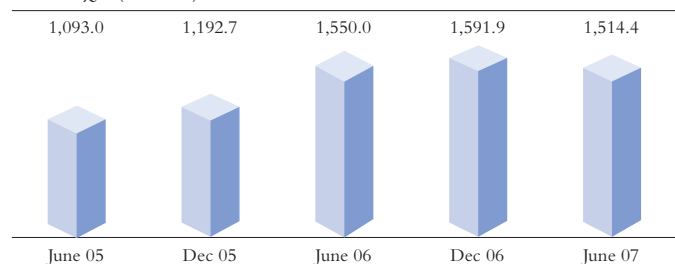

Revenue £m (6 months)

Profit from operations £m (6 months)

Profit before tax £m (6 months)

Unit sales (6 months)

Return on average capital employed % (12 months average)

Basic earnings per share Pence (June 6 months, December 12 months)