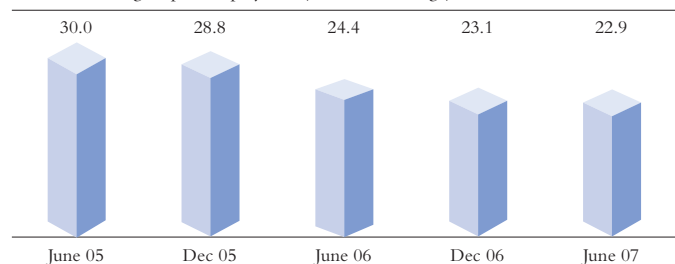

Revenue £m (6 months)

Profit from operations £m (6 months)

Profit before tax £m (6 months)

Unit sales (6 months)

Return on average capital employed % (12 months average)

Basic earnings per share Pence (June 6 months, December 12 months)