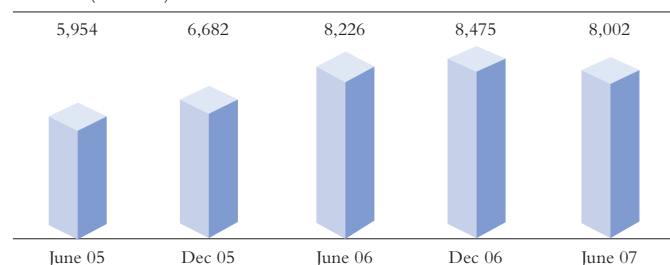

Revenue £m (6 months)

Profit from operations £m (6 months)

Profit before tax £m (6 months)

Unit sales (6 months)

Return on average capital employed % (12 months average)

Basic earnings per share Pence (June 6 months, December 12 months)