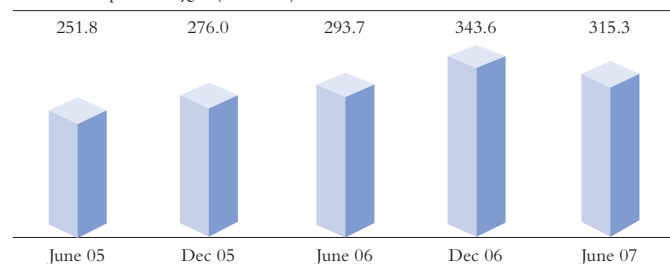

Revenue £m (6 months)

Profit from operations £m (6 months)

Profit before tax £m (6 months)

Unit sales (6 months)

Return on average capital employed % (12 months average)

Basic earnings per share Pence (June 6 months, December 12 months)