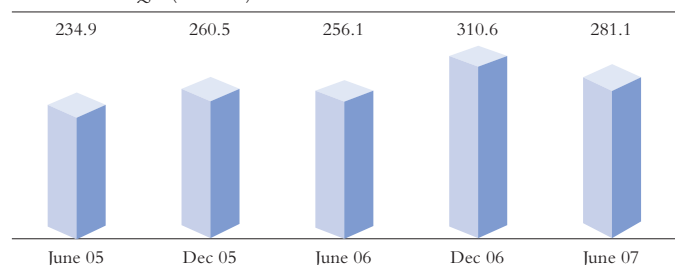

Revenue £m (6 months)

Profit from operations £m (6 months)

Profit before tax £m (6 months)

Unit sales (6 months)

Return on average capital employed % (12 months average)

Basic earnings per share Pence (June 6 months, December 12 months)